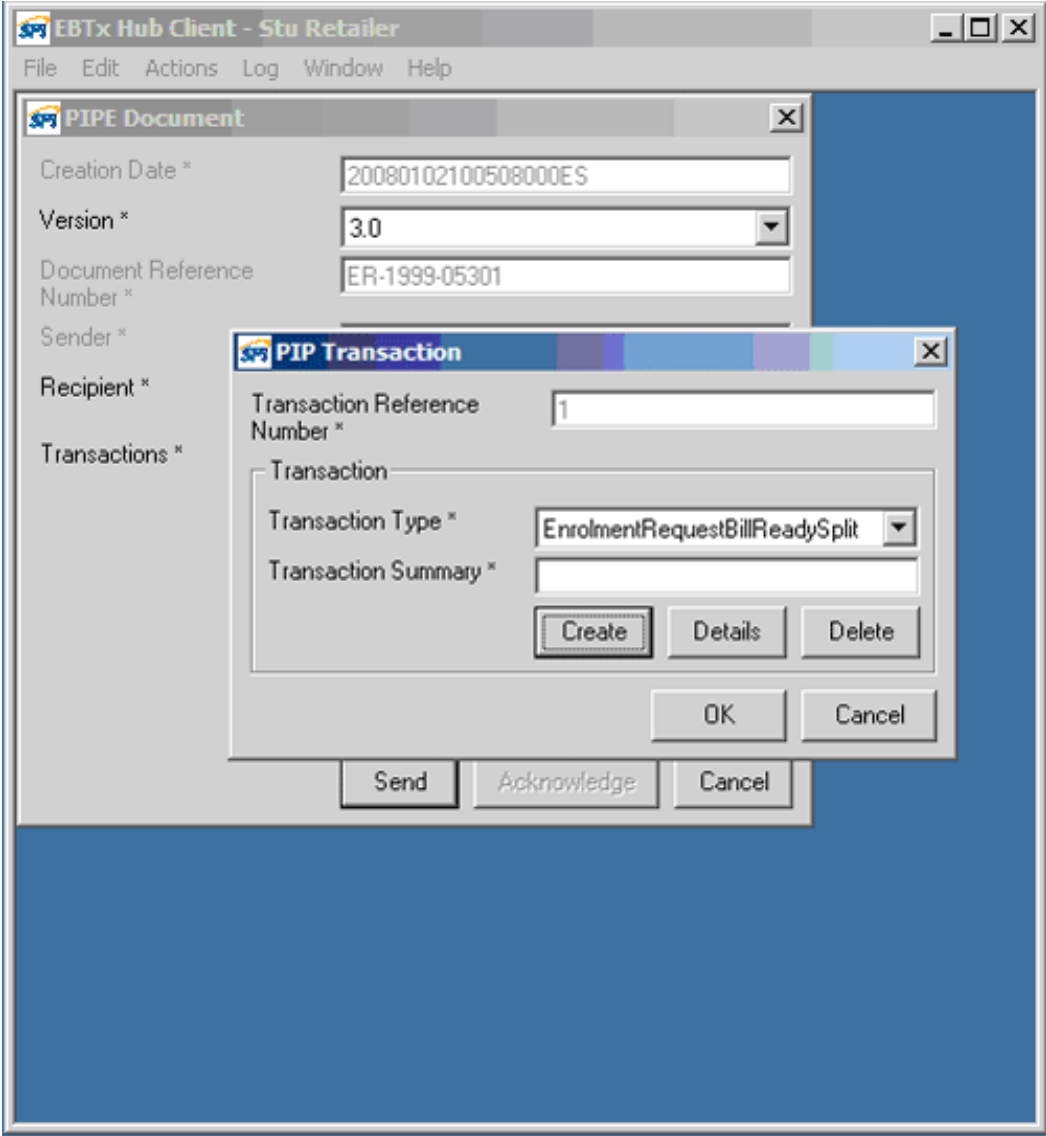

Screen Shot

The SPi Group Inc.
154 University Avenue, Suite 300,
Toronto, ON, Canada M5H 3Y9
Tel: 416. 408.1395
Fax: 416. 408.1396
SPi_info@thespigroup.com
www.thespigroup.com