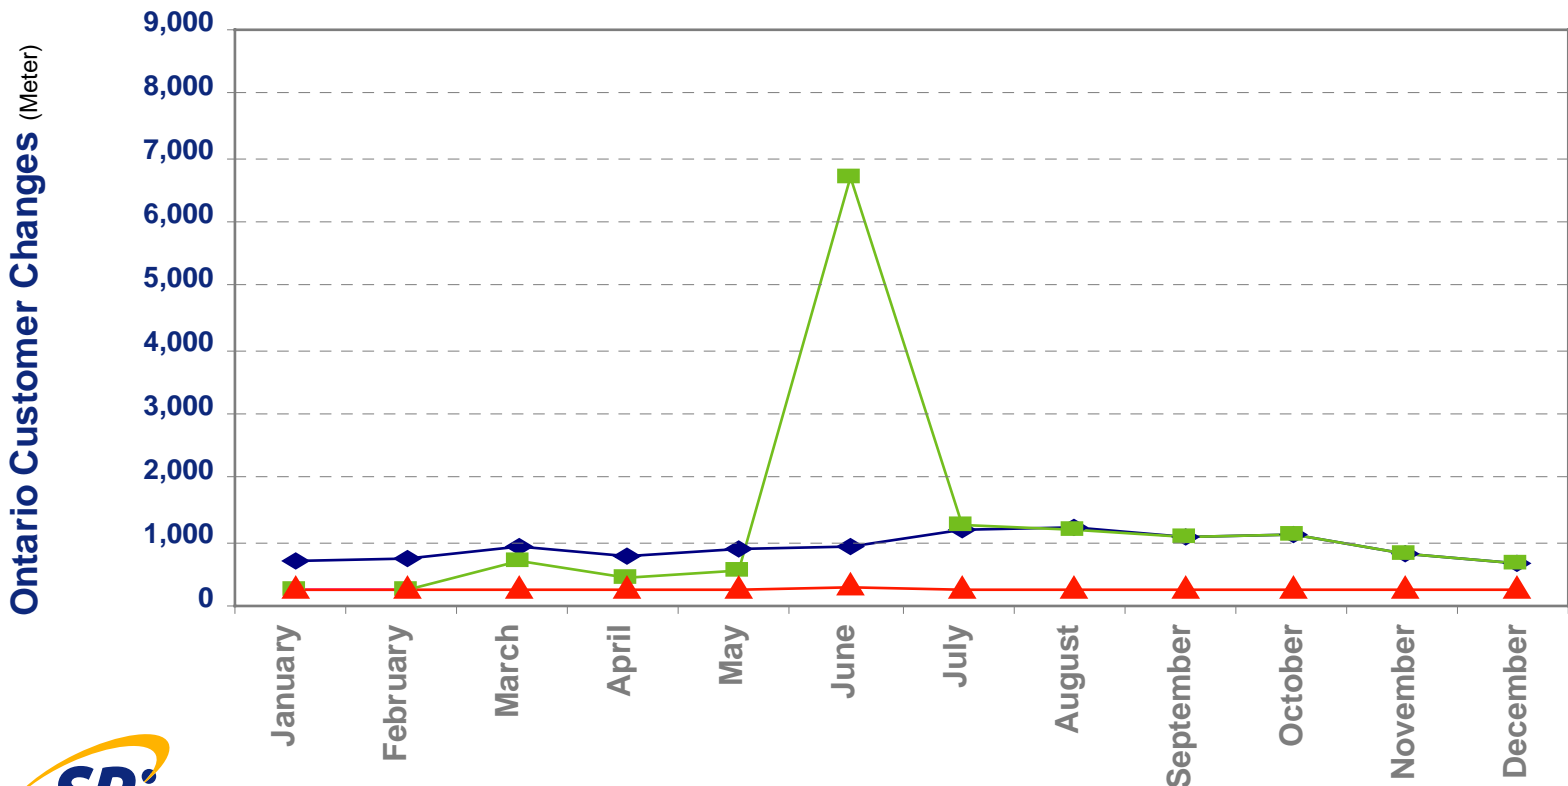

Customer Location Changes

Copyright © The SPI Group Inc. 2003. All Rights Reserved.

2003

- Request
- Accept
- Reject