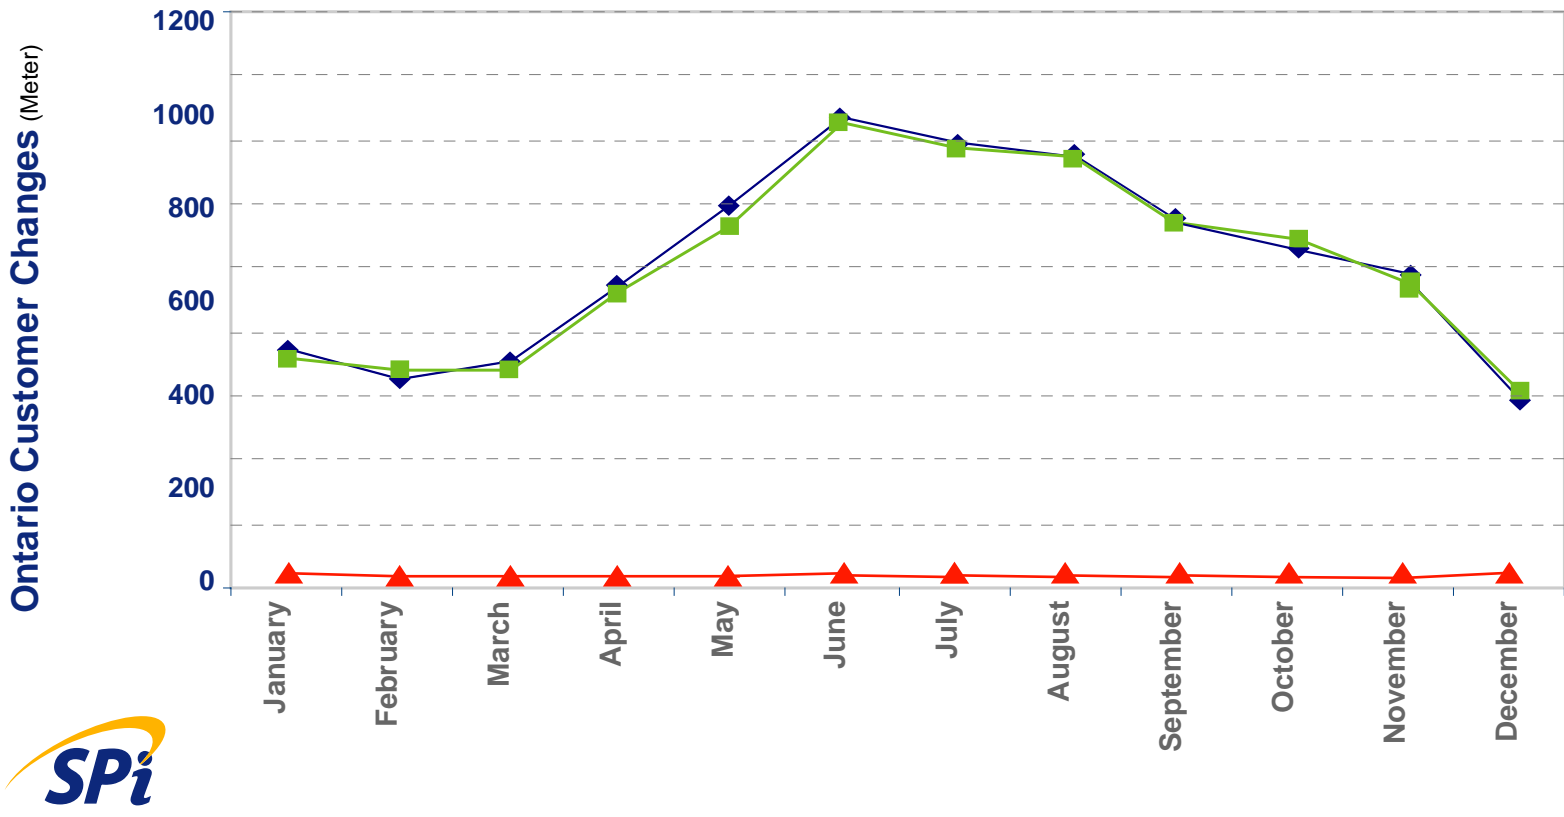

Customer Location Changes

Copyright © The SPI Group Inc. 2004. All Rights Reserved.

2004

- ◆ Request
- Accept
- ▲ Reject