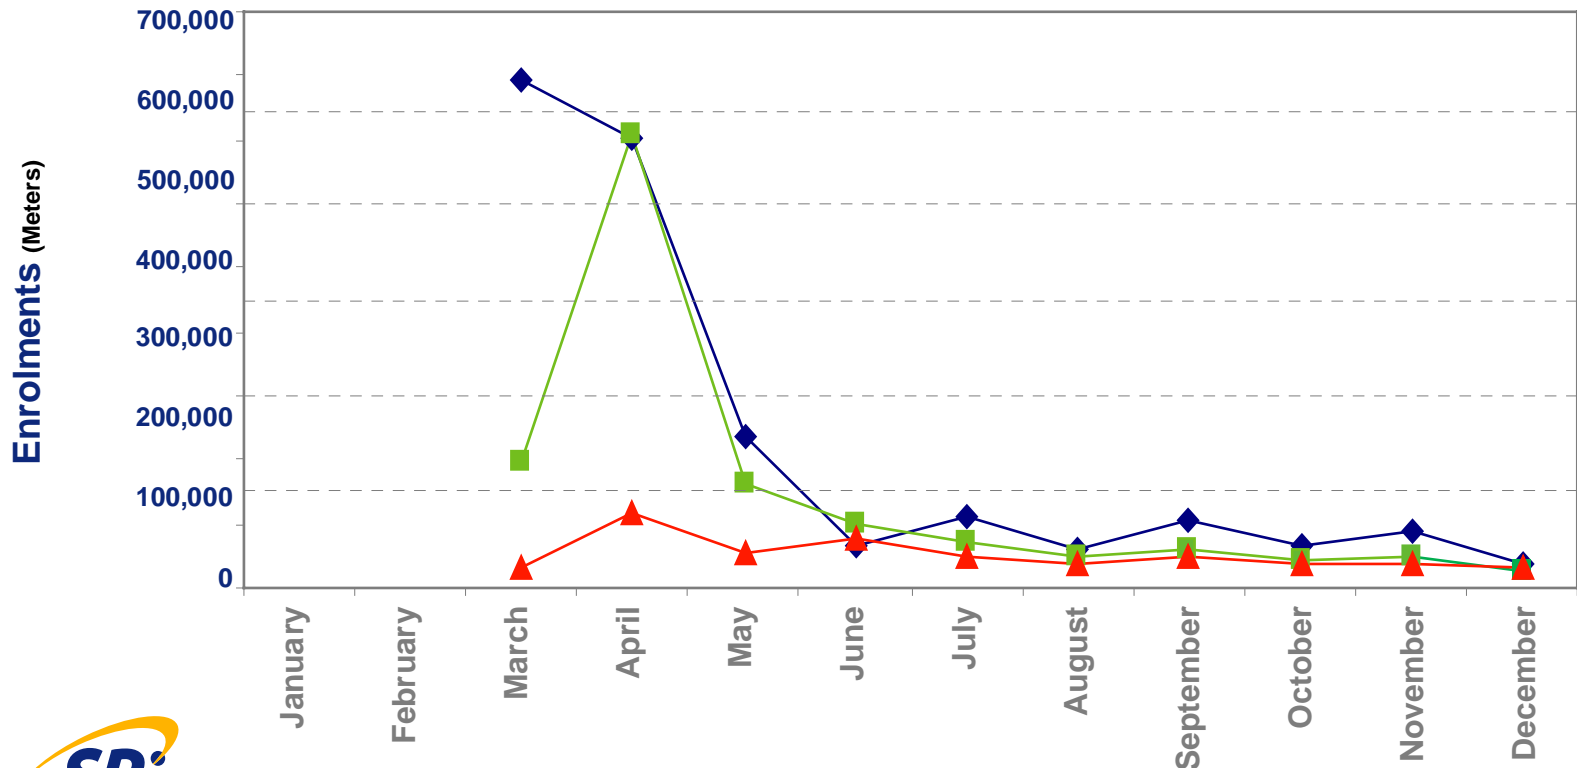

Ontario Enrolments per Month

Copyright © The SPI Group Inc. 2002. All Rights Reserved.

2002

- Request
- Accept
- Reject